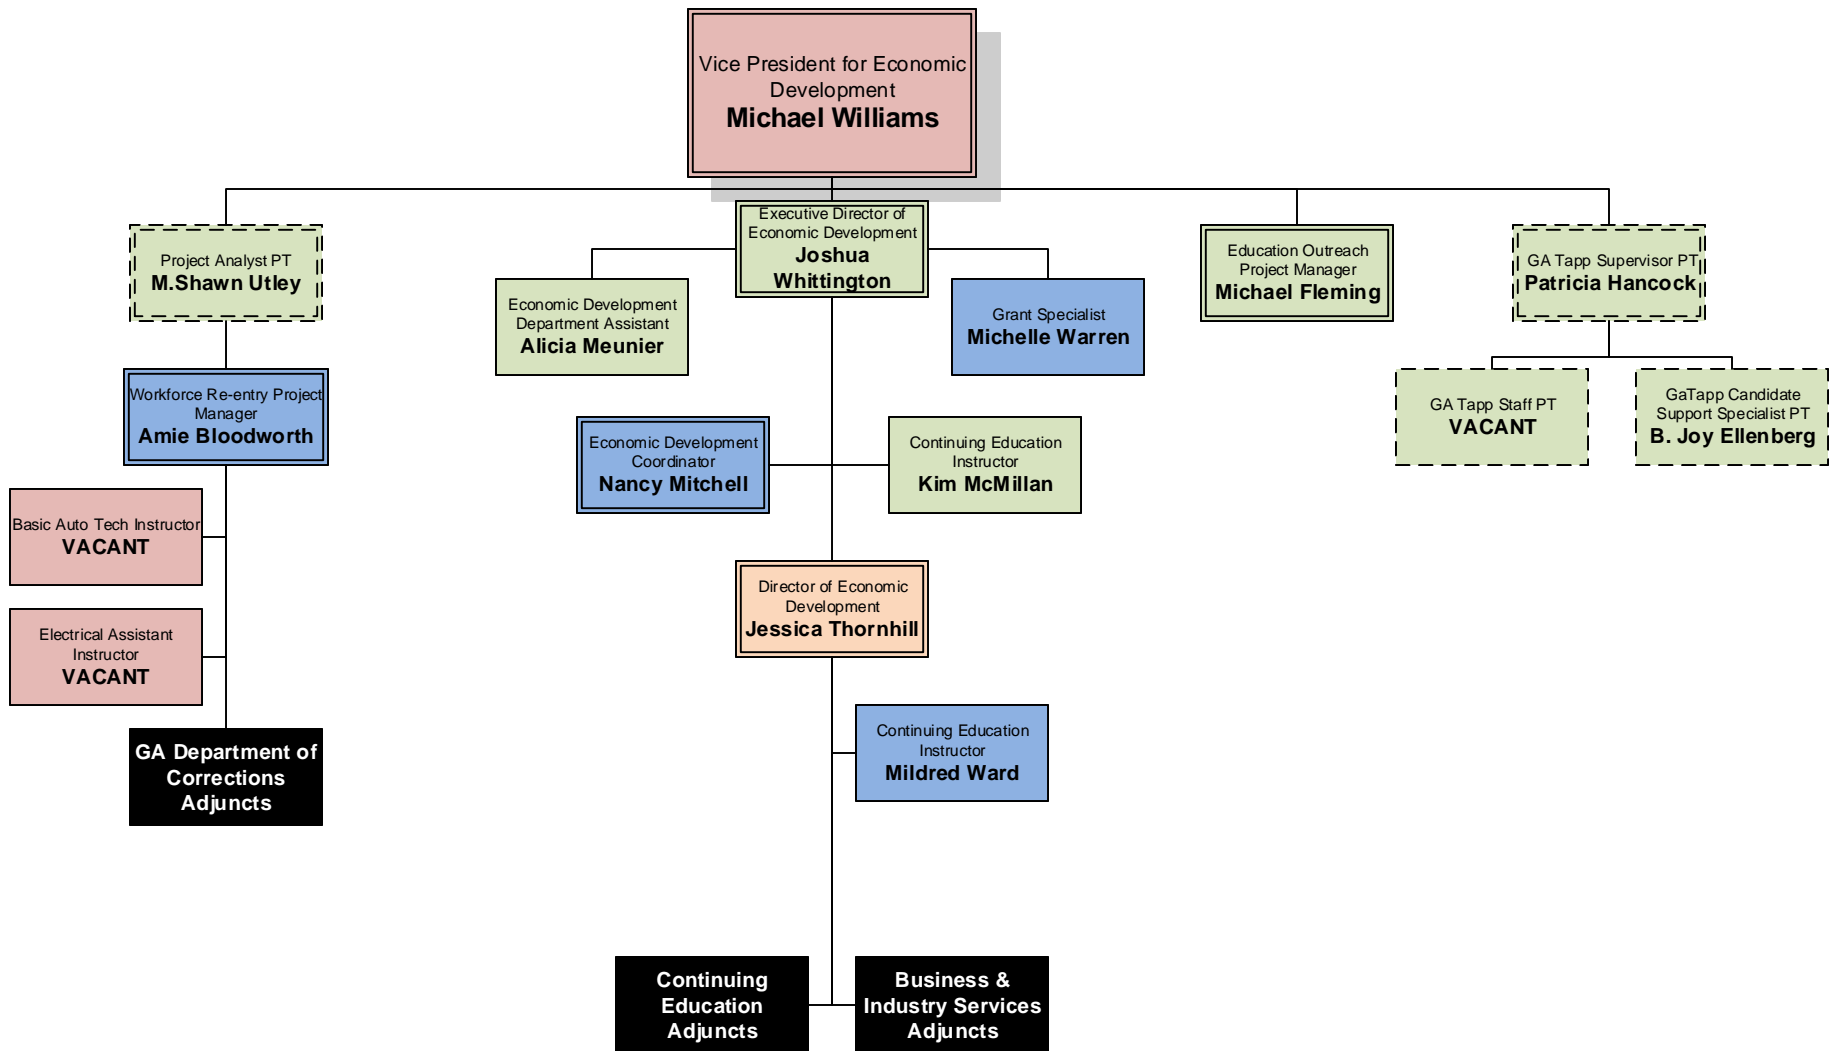

CAMPUS LEGEND

BHI
Ben Hill-Irwin

CK
Cook

CFE
Coffee

VLD
Valdosta

ECONOMIC DEVELOPMENT
 (click here to return to EXECUTIVE OFFICE)

CAMPUS LEGEND

BHI Ben Hill-Irwin	CK Cook	CFE Coffee	VLD Valdosta
-----------------------	------------	---------------	-----------------