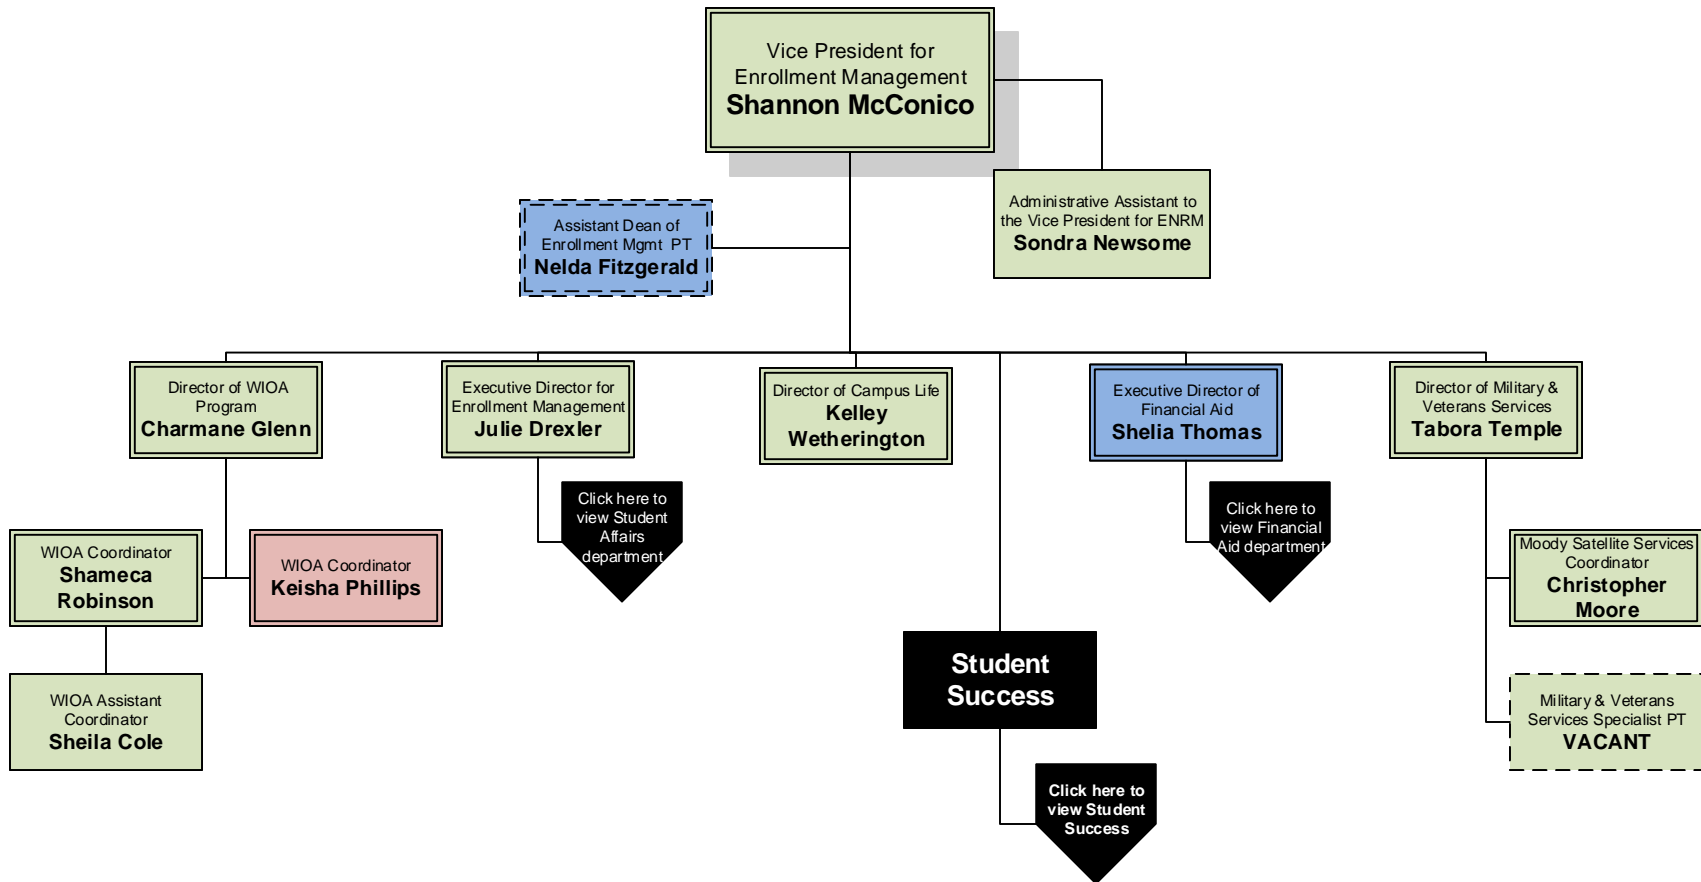

CAMPUS LEGEND

ENROLLMENT MANAGEMENT

(click here to return to Executive Office)

CAMPUS LEGEND

BHI
Ben Hill-Irwin

CK
Cook

CFE
Coffee

VLD
Valdosta