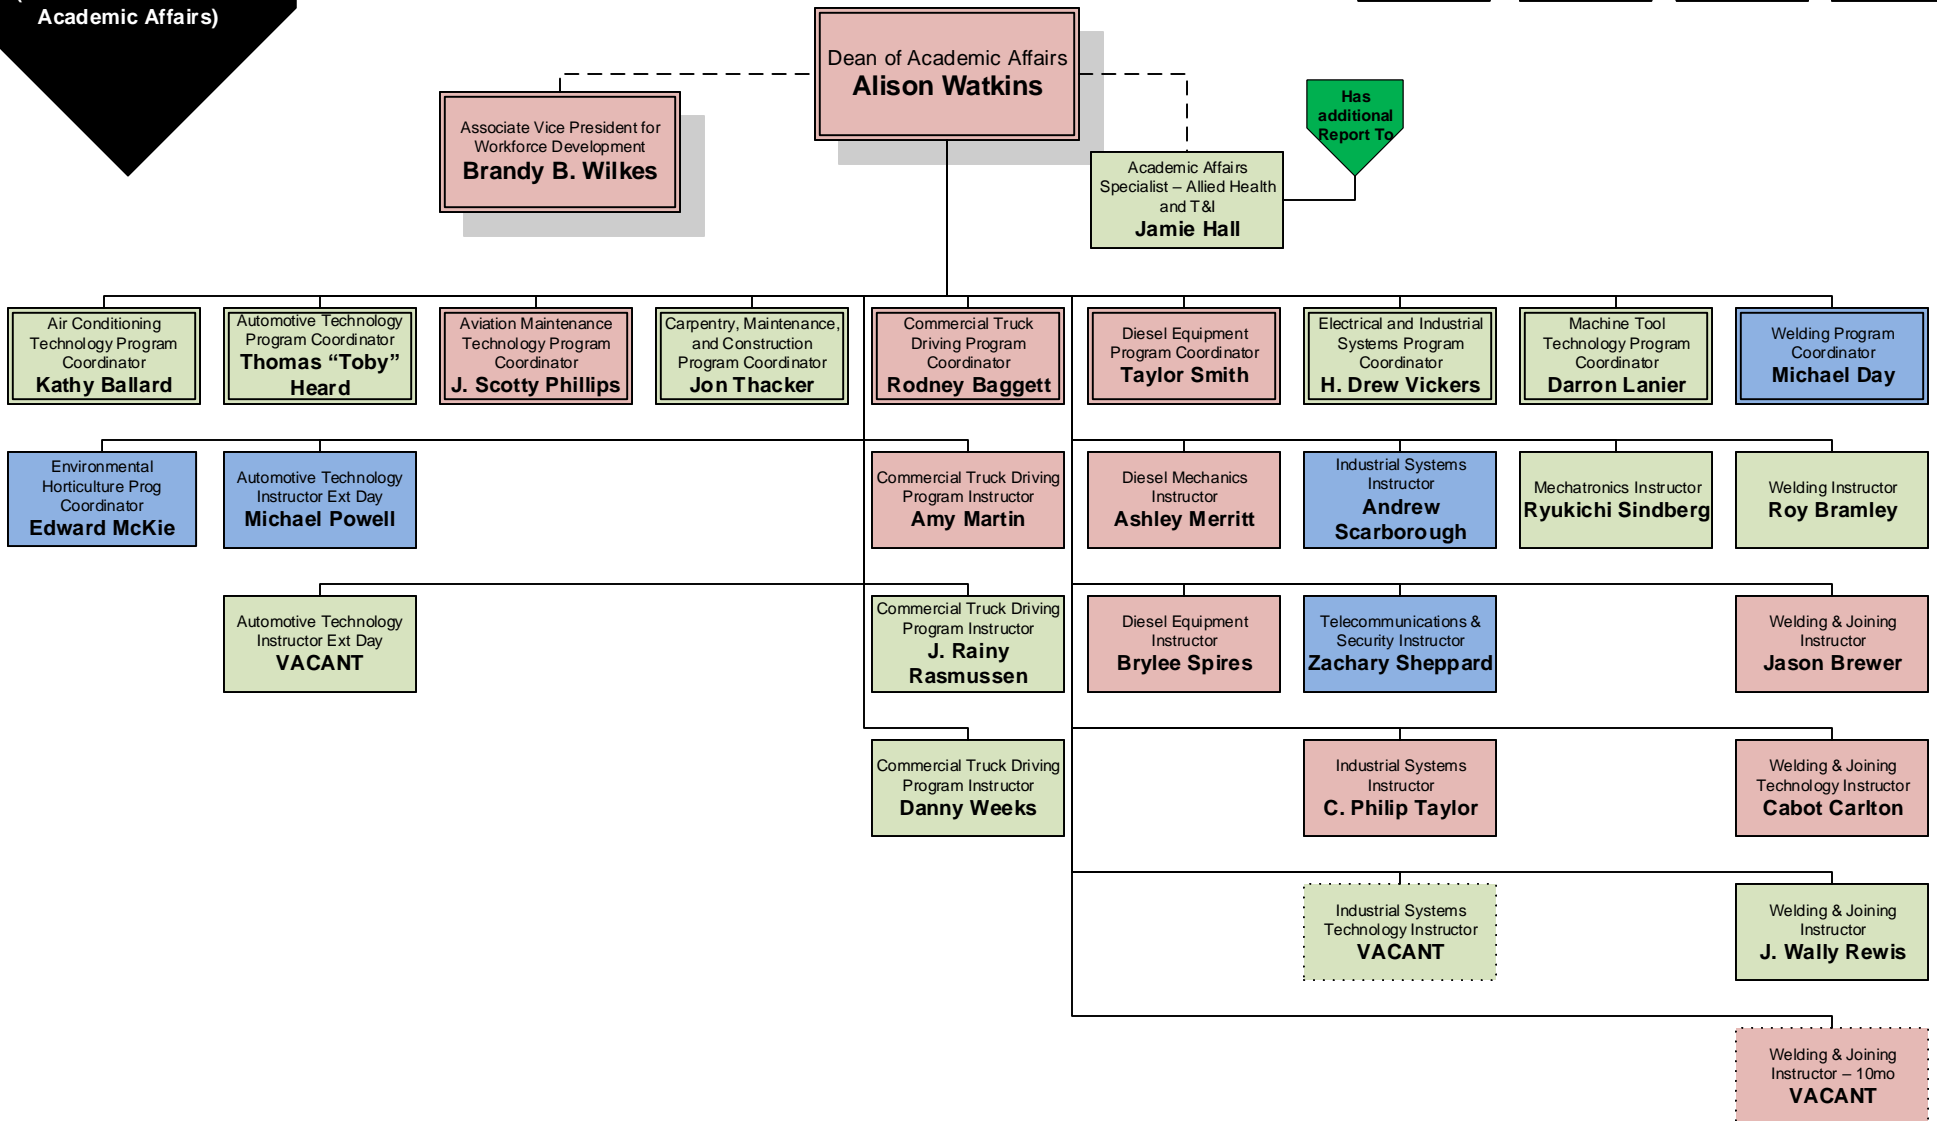

VLD
Valdosta

Professional Services Programs
 (click here to return to Bus Ed/Prof Svc Main Page)

Technical & Industrial Programs
 (click here to return to Academic Affairs)

CAMPUS LEGEND

Adult Education Services