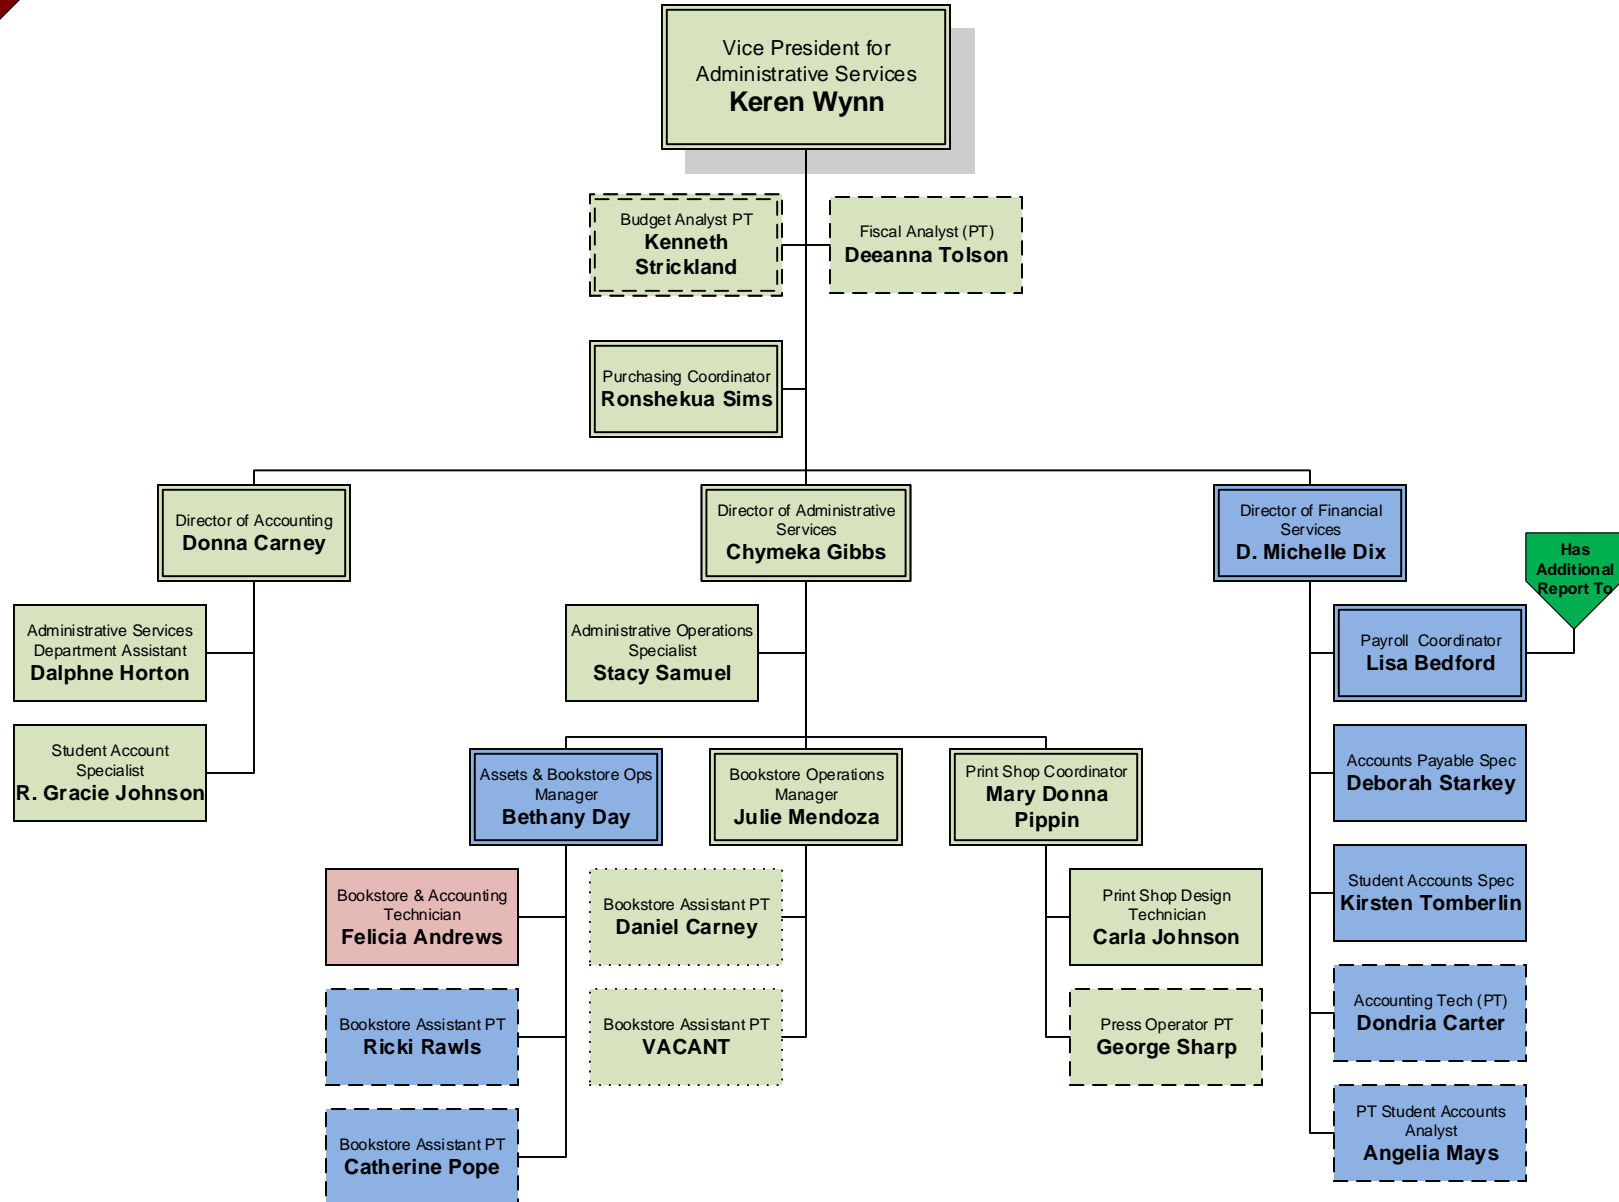

ADMINISTRATIVE SERVICES

(click here to return to Executive Office)

CAMPUS LEGEND