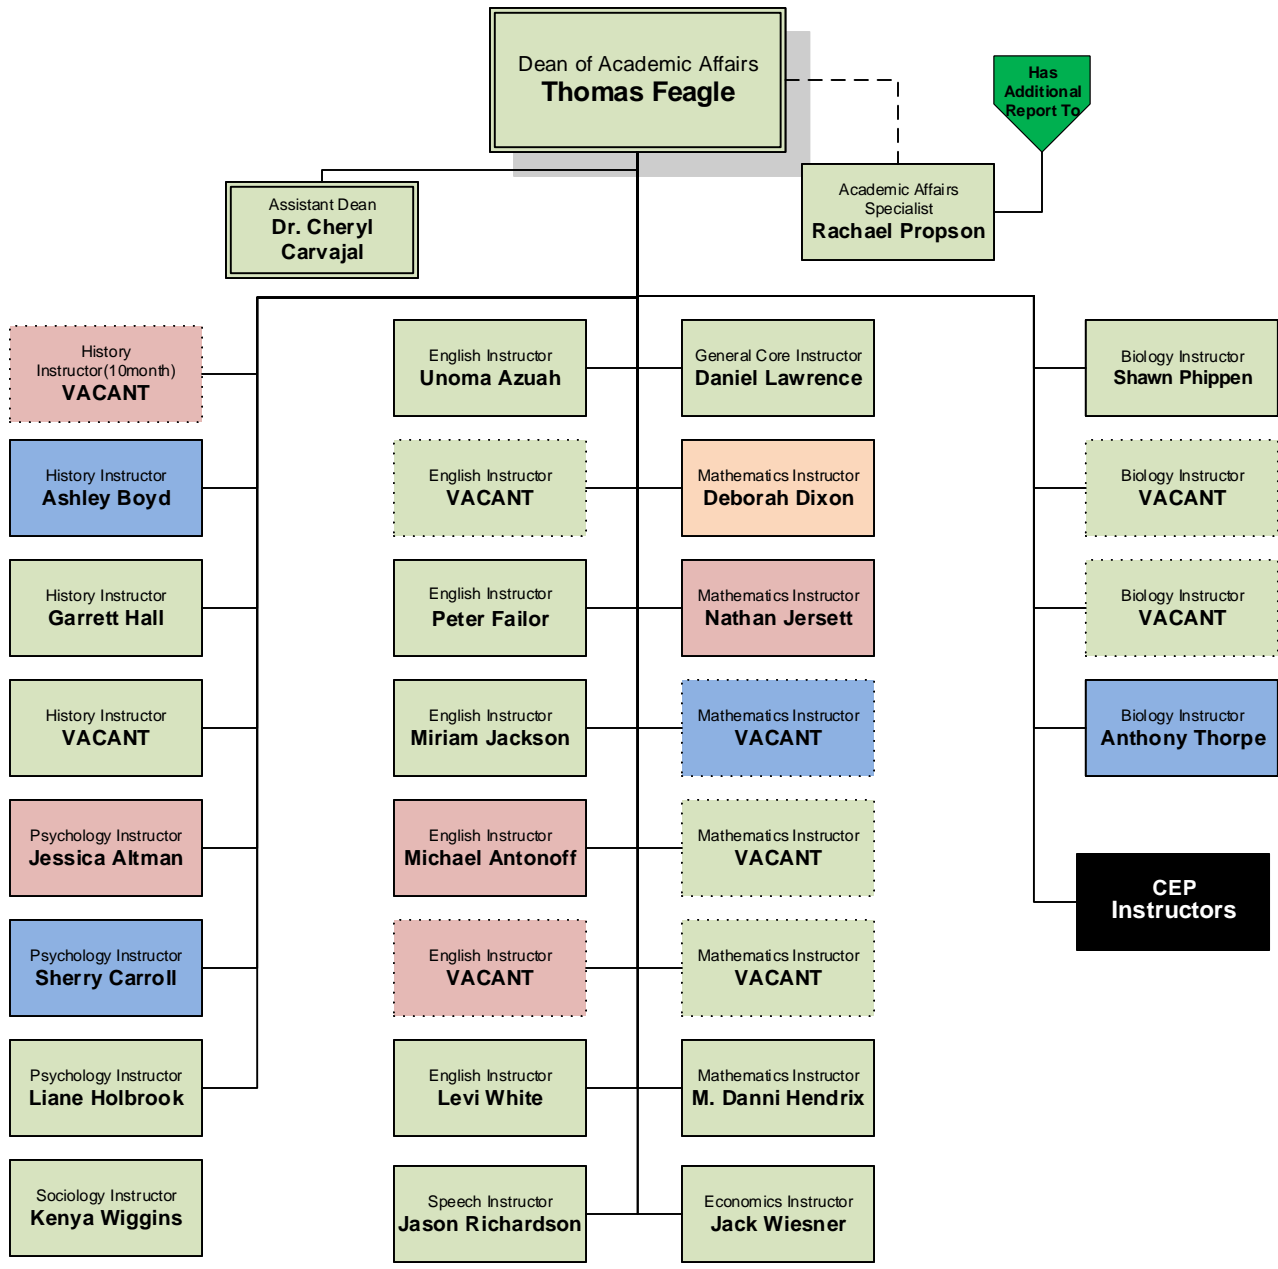

Arts & Sciences
(click here to return to
ACAF-Instruction)

CAMPUS LEGEND

BHI
Ben Hill-Irwin

CK
Cook

CFE
Coffee

VLD
Valdosta