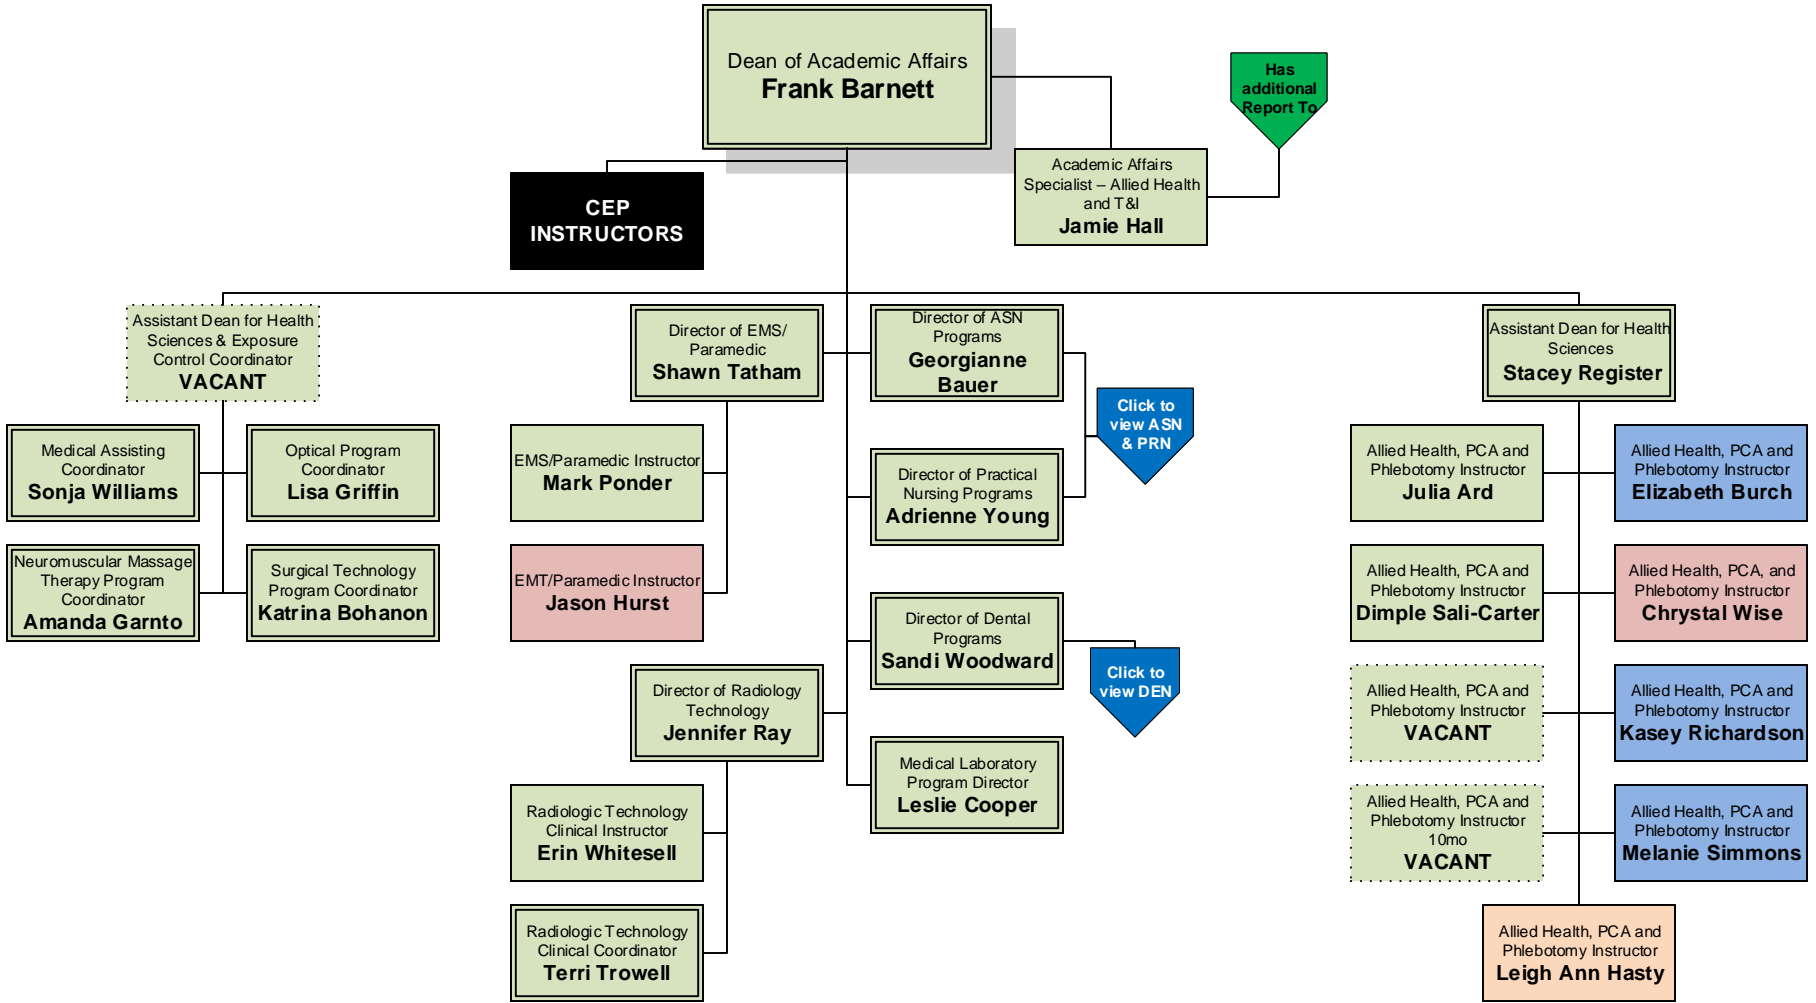

Academic Affairs Instruction

(click here to return to
ACADEMIC AFFAIRS)

CAMPUS LEGEND

BHI
Ben Hill-Irwin

CK
Cook

CFE
Coffee

VLD
Valdosta

Allied Health Programs
 (click here to return to ACAF-Instruction)

CAMPUS LEGEND

BHI Ben Hill- Irwin	CK Cook	CFE Coffee	VLD Valdosta
---------------------------	------------	---------------	-----------------

**All direct reports to Dean report to the Assistant Dean in the Dean's absence.*