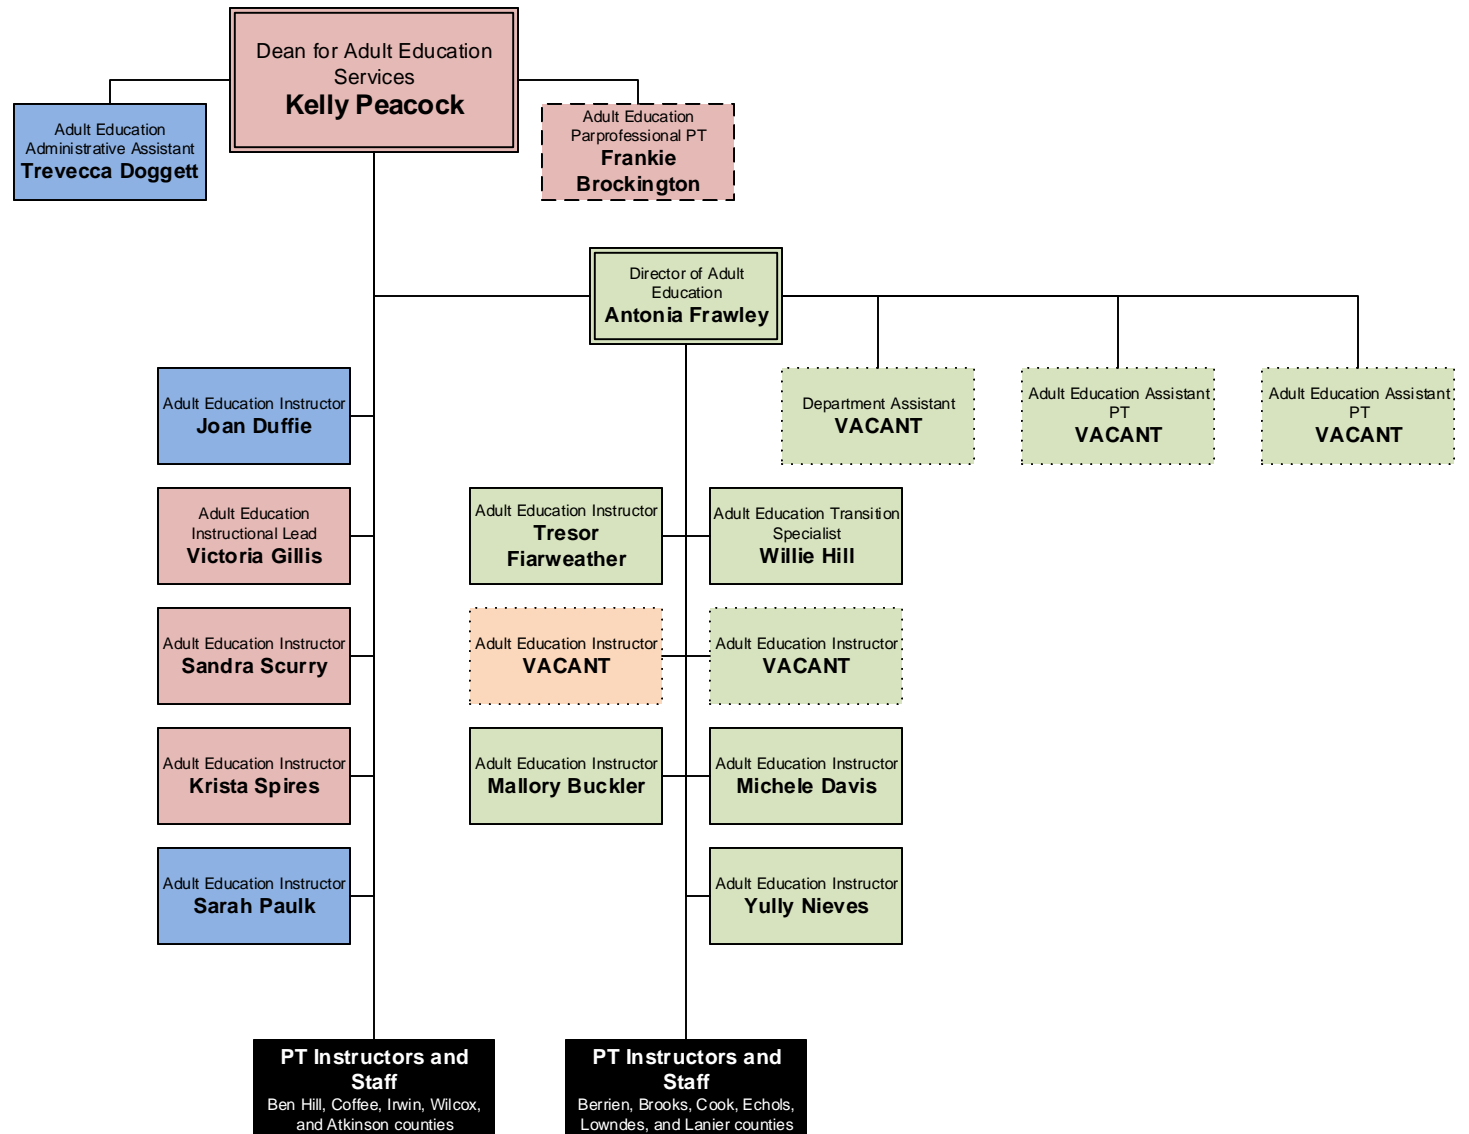

(click here to return to ACADEMIC AFFAIRS)

CAMPUS LEGEND

BHI
Ben Hill-Irwin

CK
Cook

CFE
Coffee

VLD
Valdosta

ADMINISTRATIVE SERVICES

(click here to return to Executive Office)

CAMPUS LEGEND

ENROLLMENT MANAGEMENT

(click here to return to Executive Office)

CAMPUS LEGEND

BHI
Ben Hill-Irwin

CK
Cook

CFE
Coffee

VLD
Valdosta