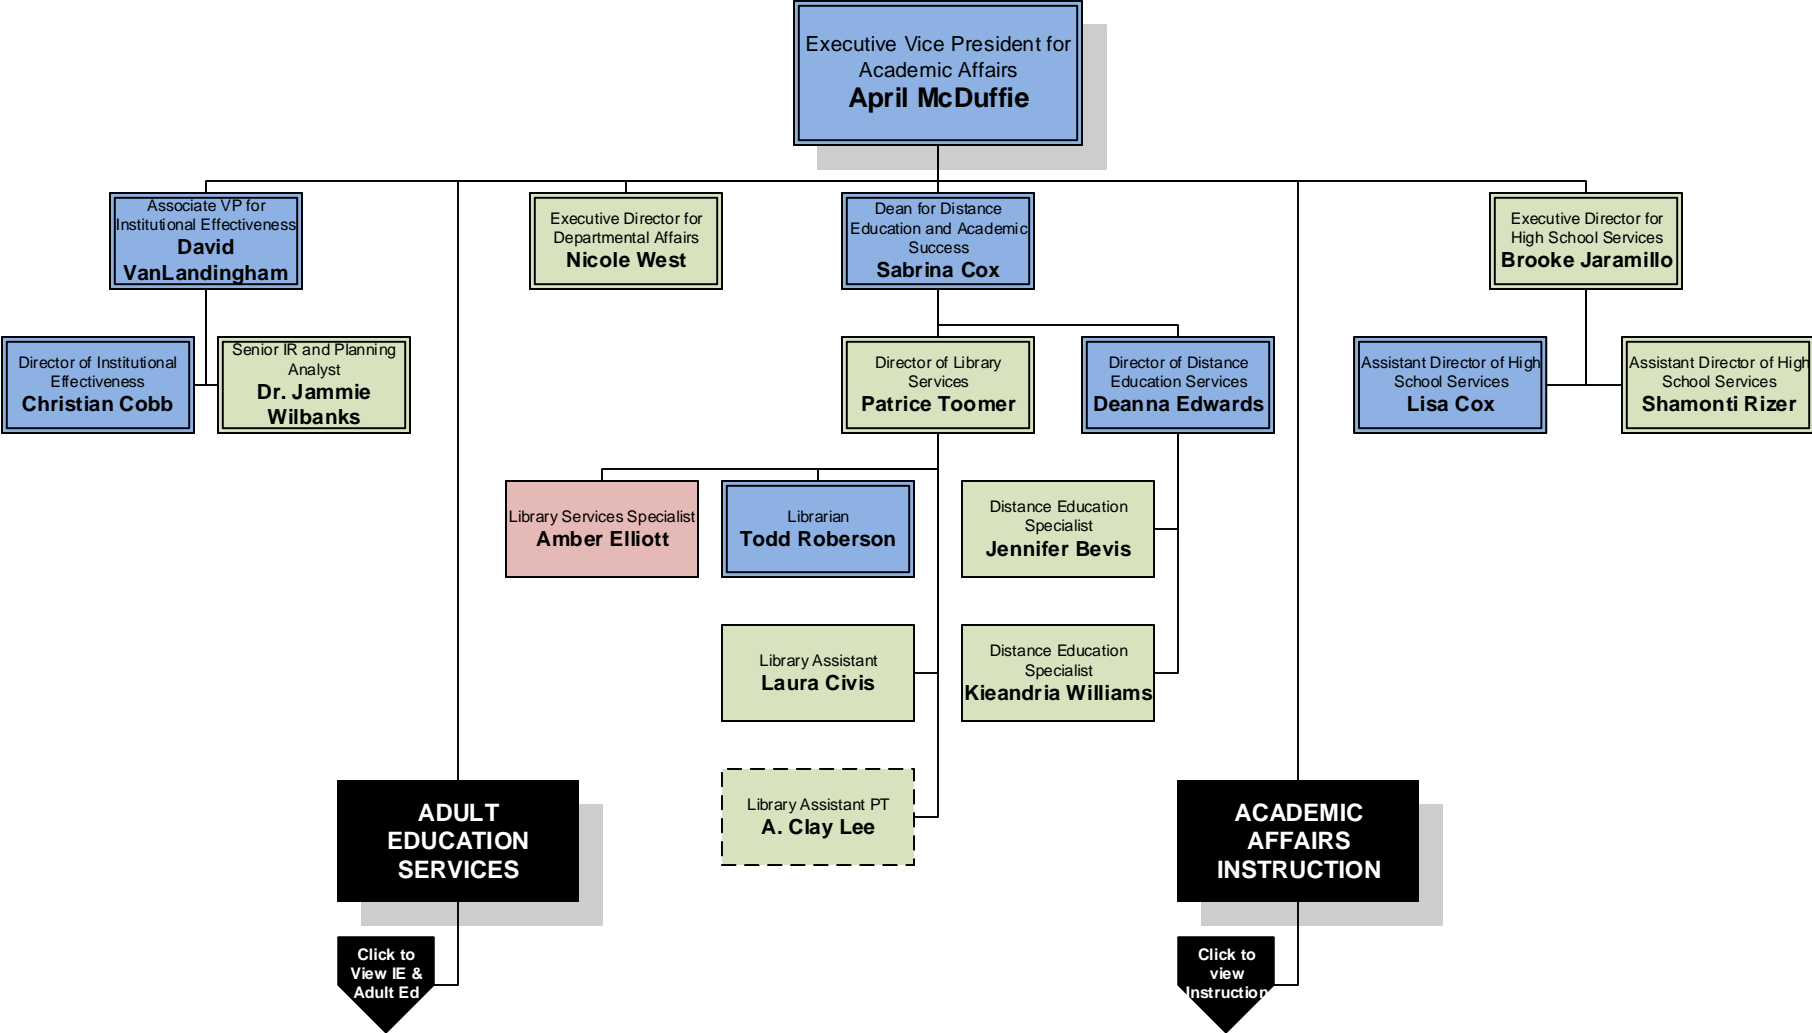

CAMPUS LEGEND

BHI
Ben Hill-Irwin

CK
Cook

CFE
Coffee

VLD
Valdosta

ACADEMIC AFFAIRS
(click here to return to Executive Office)

CAMPUS LEGEND

BHI Ben Hill-Irwin	CK Cook	CFE Coffee	VLD Valdosta
-----------------------	------------	---------------	-----------------

Academic Affairs Instruction

(click here to return to
ACADEMIC AFFAIRS)

CAMPUS LEGEND

BHI
Ben Hill-Irwin

CK
Cook

CFE
Coffee

VLD
Valdosta

Allied Health Programs
 (click here to return to ACAF-Instruction)