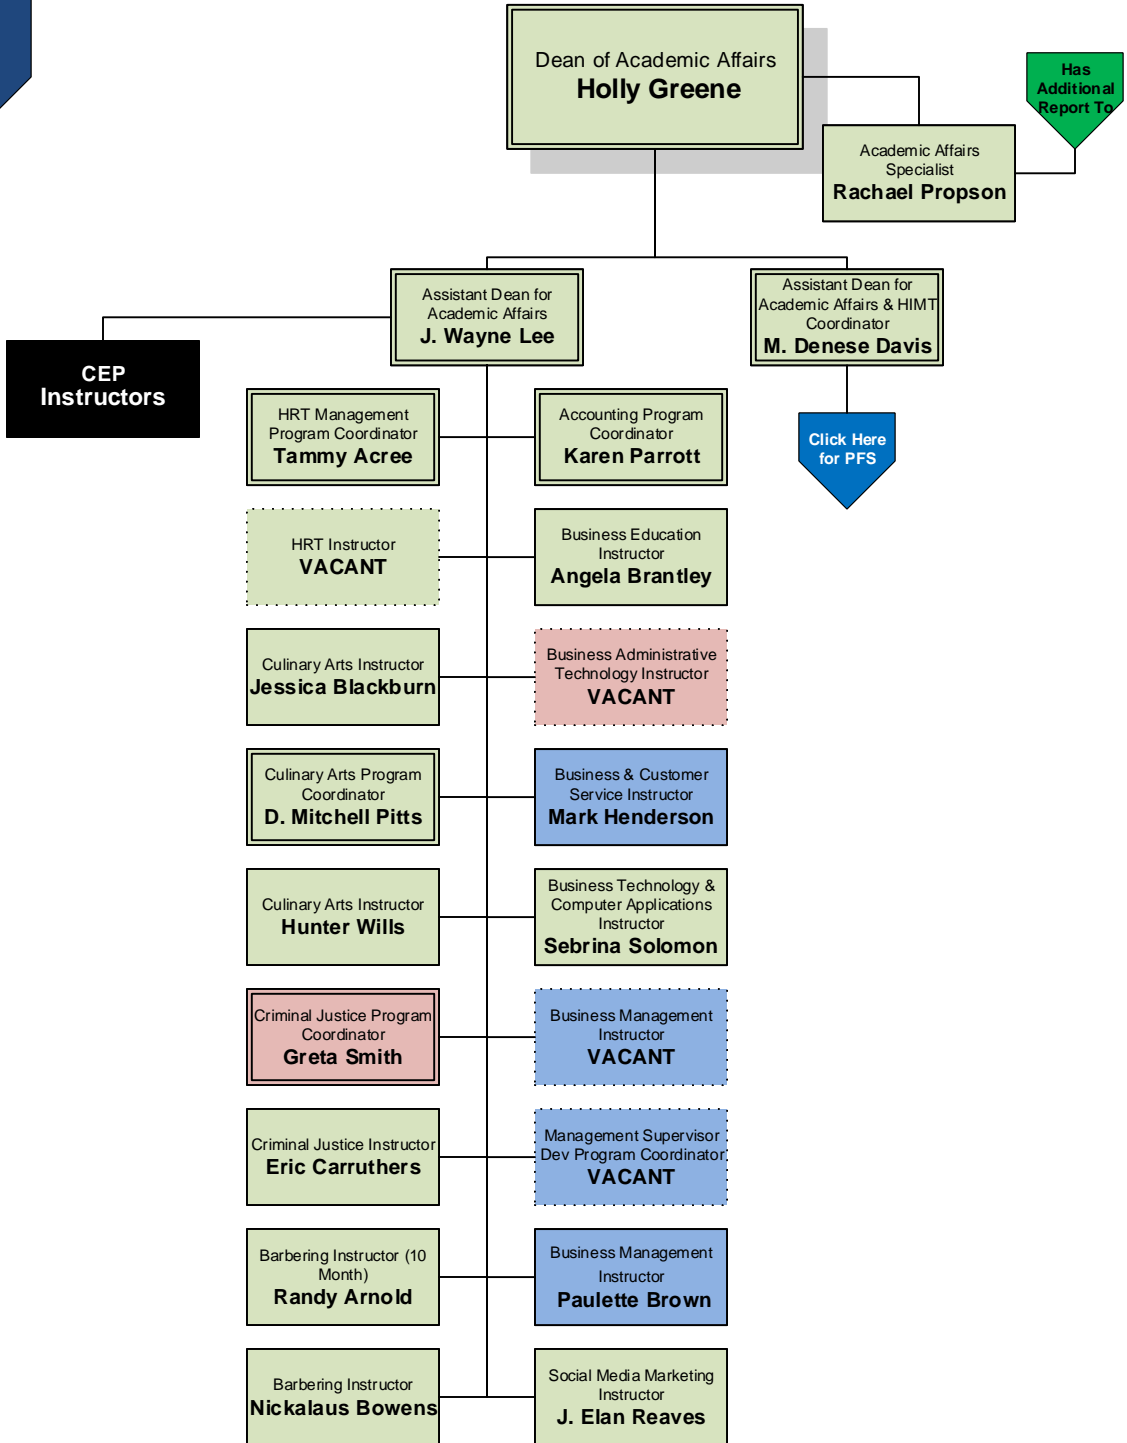

Business Education & Professional Services
(click here to return to ACAF-Instruction)

CAMPUS LEGEND

BHI
Ben Hill-Irwin

CK
Cook

CFE
Coffee

VLD
Valdosta