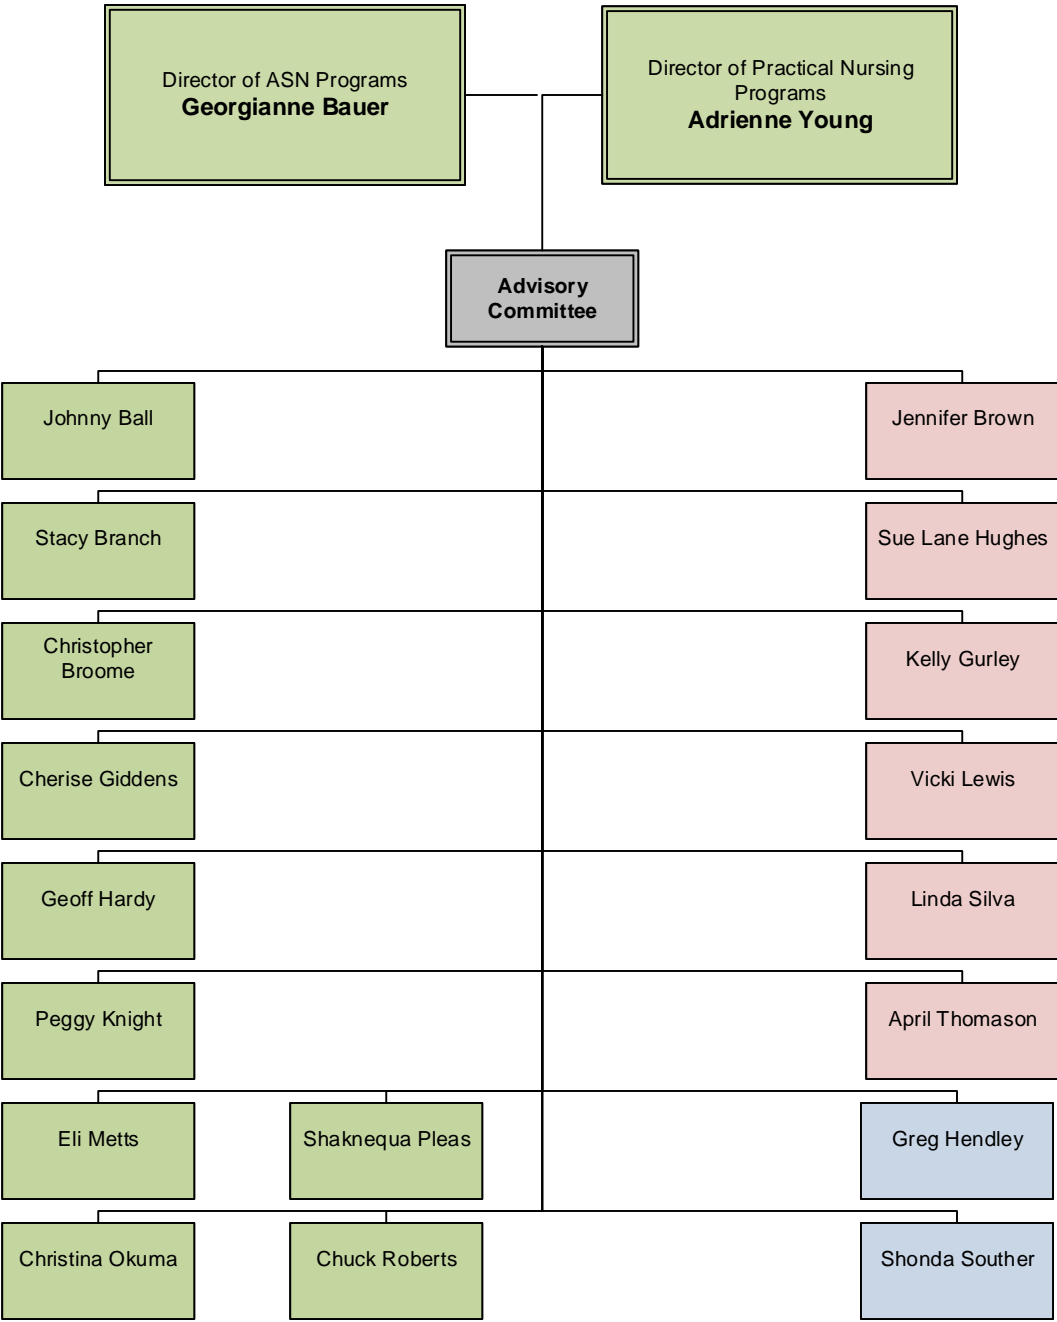

Clinical Affiliates

Advisory Programs
(click here to return to Nursing Programs)

CAMPUS LEGEND

BHI
Ben Hill-Irwin

CK
Cook

CFE
Coffee

VLD
Valdosta

Dental Program
(click here to return to Allied Health)