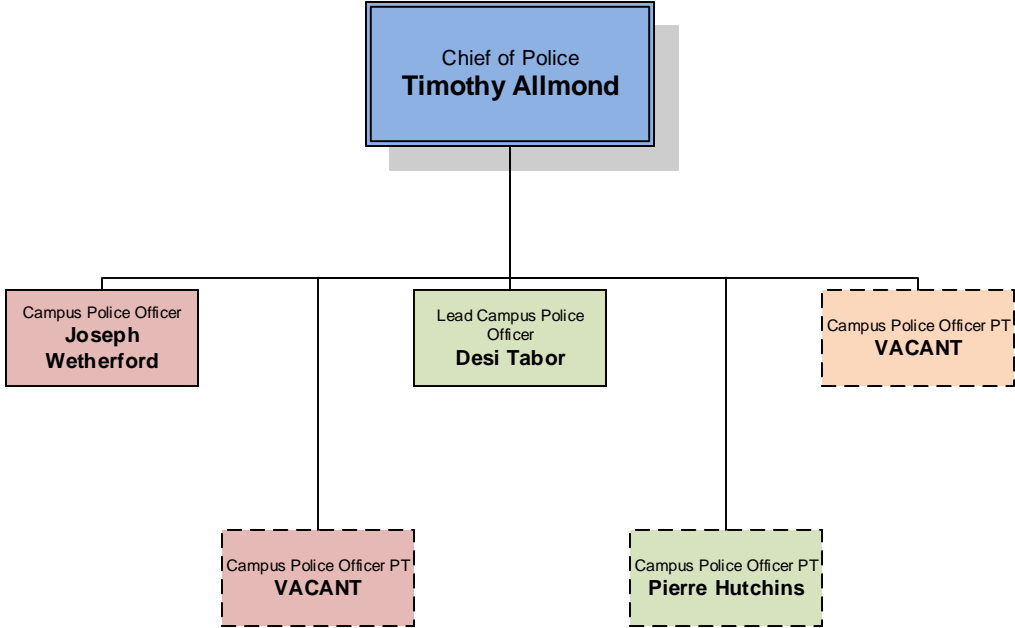

**CAMPUS
POLICE**
(click here to return to
Executive Office)

CAMPUS LEGEND

BHI
Ben Hill-Irwin

CK
Cook

CFE
Coffee

VLD
Valdosta