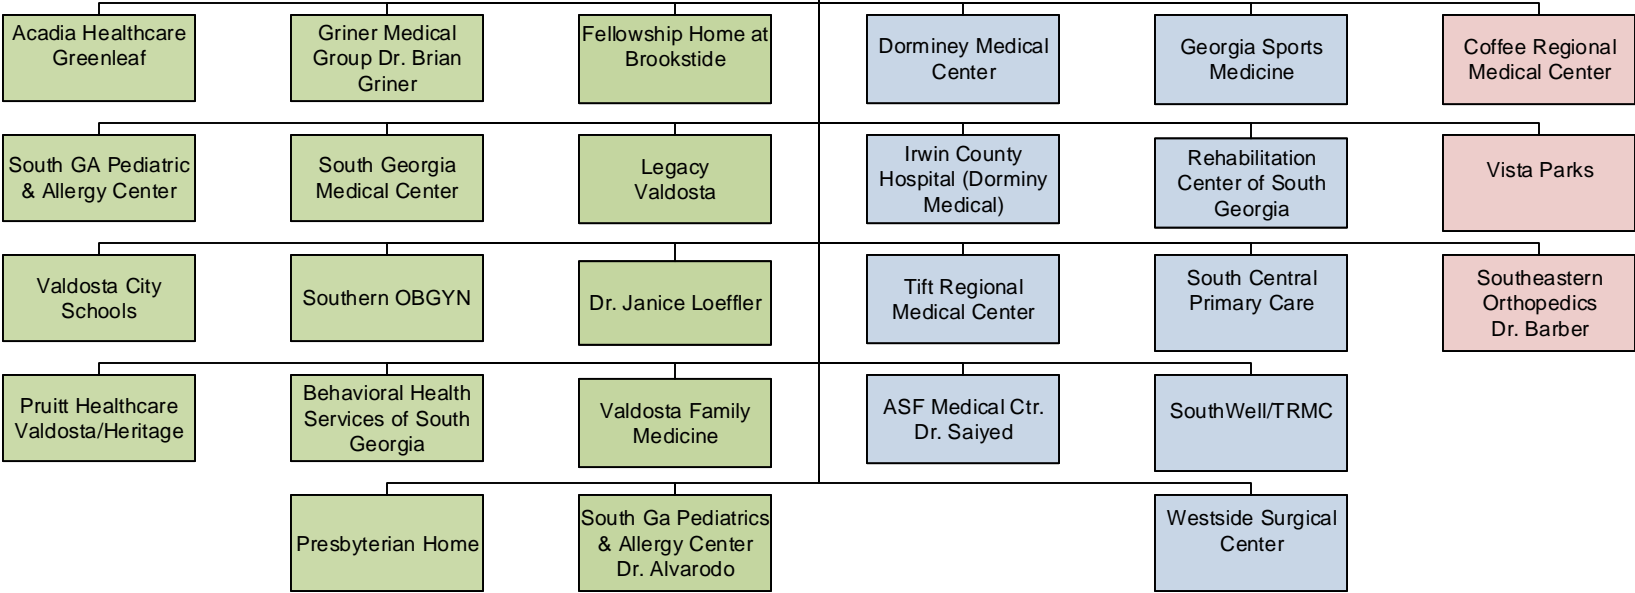

Nursing Programs
(click here to return to Allied Health)

Click here to view Clinical Affiliates

Click here to view Advisory Committee

CAMPUS LEGEND

BHI
Ben Hill-Irwin

CK
Cook

CFE
Coffee

VLD
Valdosta

Clinical Affiliates
 (click here to return to Nursing Programs)

CAMPUS LEGEND

BHI
Ben Hill-Irwin

CK
Cook

CFE
Coffee

VLD
Valdosta

Director of ASN Programs
Georgianne Bauer

Director of Practical Nursing Programs
Adrienne Young

Clinical Affiliates

Advisory Programs
(click here to return to Nursing Programs)

CAMPUS LEGEND

BHI
Ben Hill-Irwin

CK
Cook

CFE
Coffee

VLD
Valdosta

Dental Program
(click here to return to Allied Health)