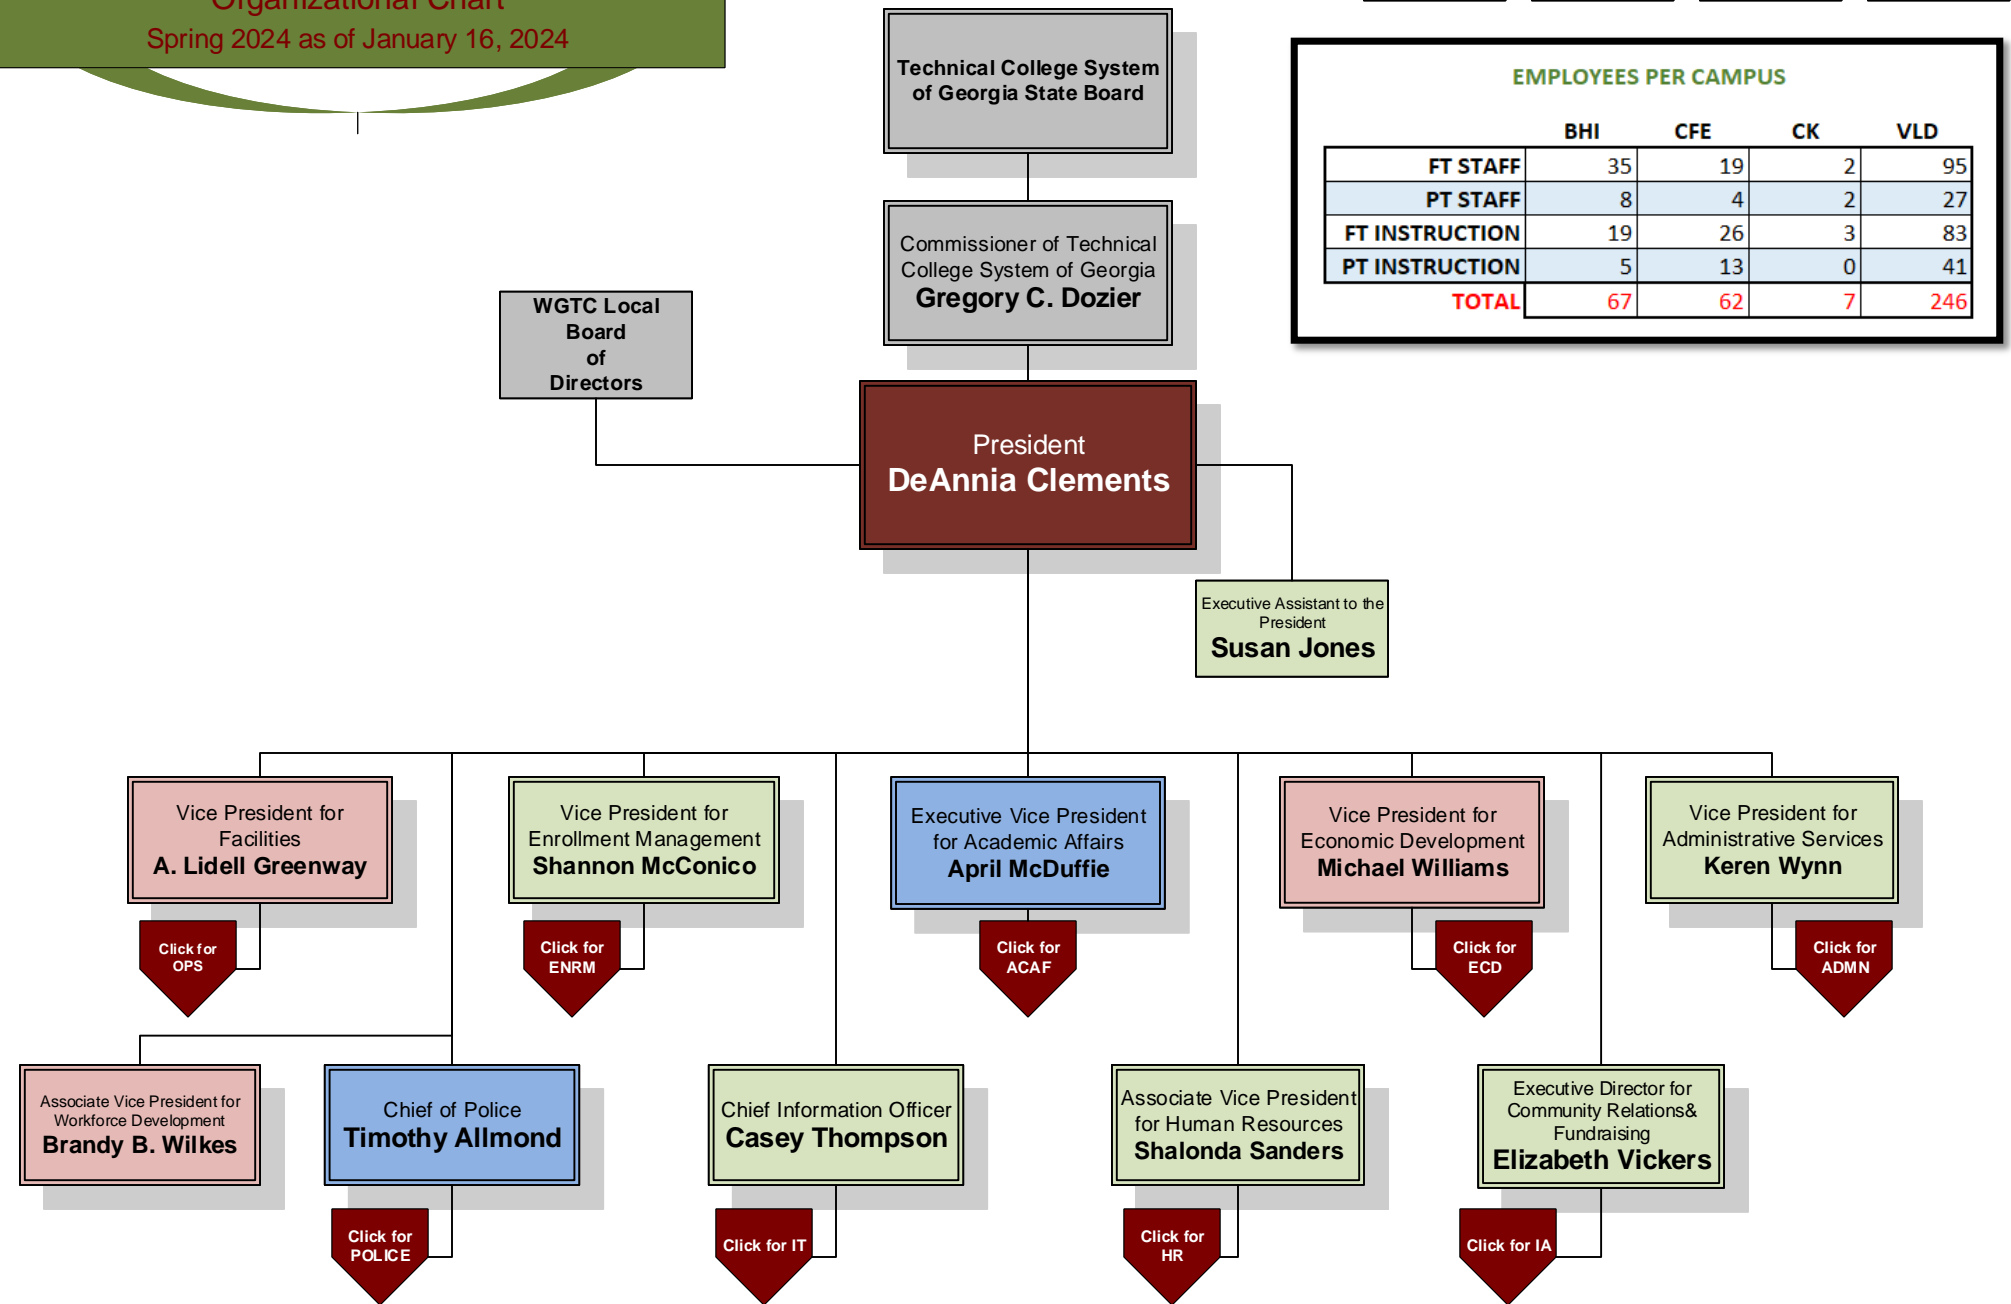

WIREGRASS GEORGIA TECHNICAL COLLEGE
Organizational Chart
Spring 2024 as of January 16, 2024

CAMPUS LEGEND

BHI Ben Hill-Irwin	CK Cook	CFE Coffee	VLD Valdosta

EMPLOYEES PER CAMPUS

	BHI	CFE	CK	VLD
FT STAFF	35	19	2	95
PT STAFF	8	4	2	27
FT INSTRUCTION	19	26	3	83
PT INSTRUCTION	5	13	0	41
TOTAL	67	62	7	246