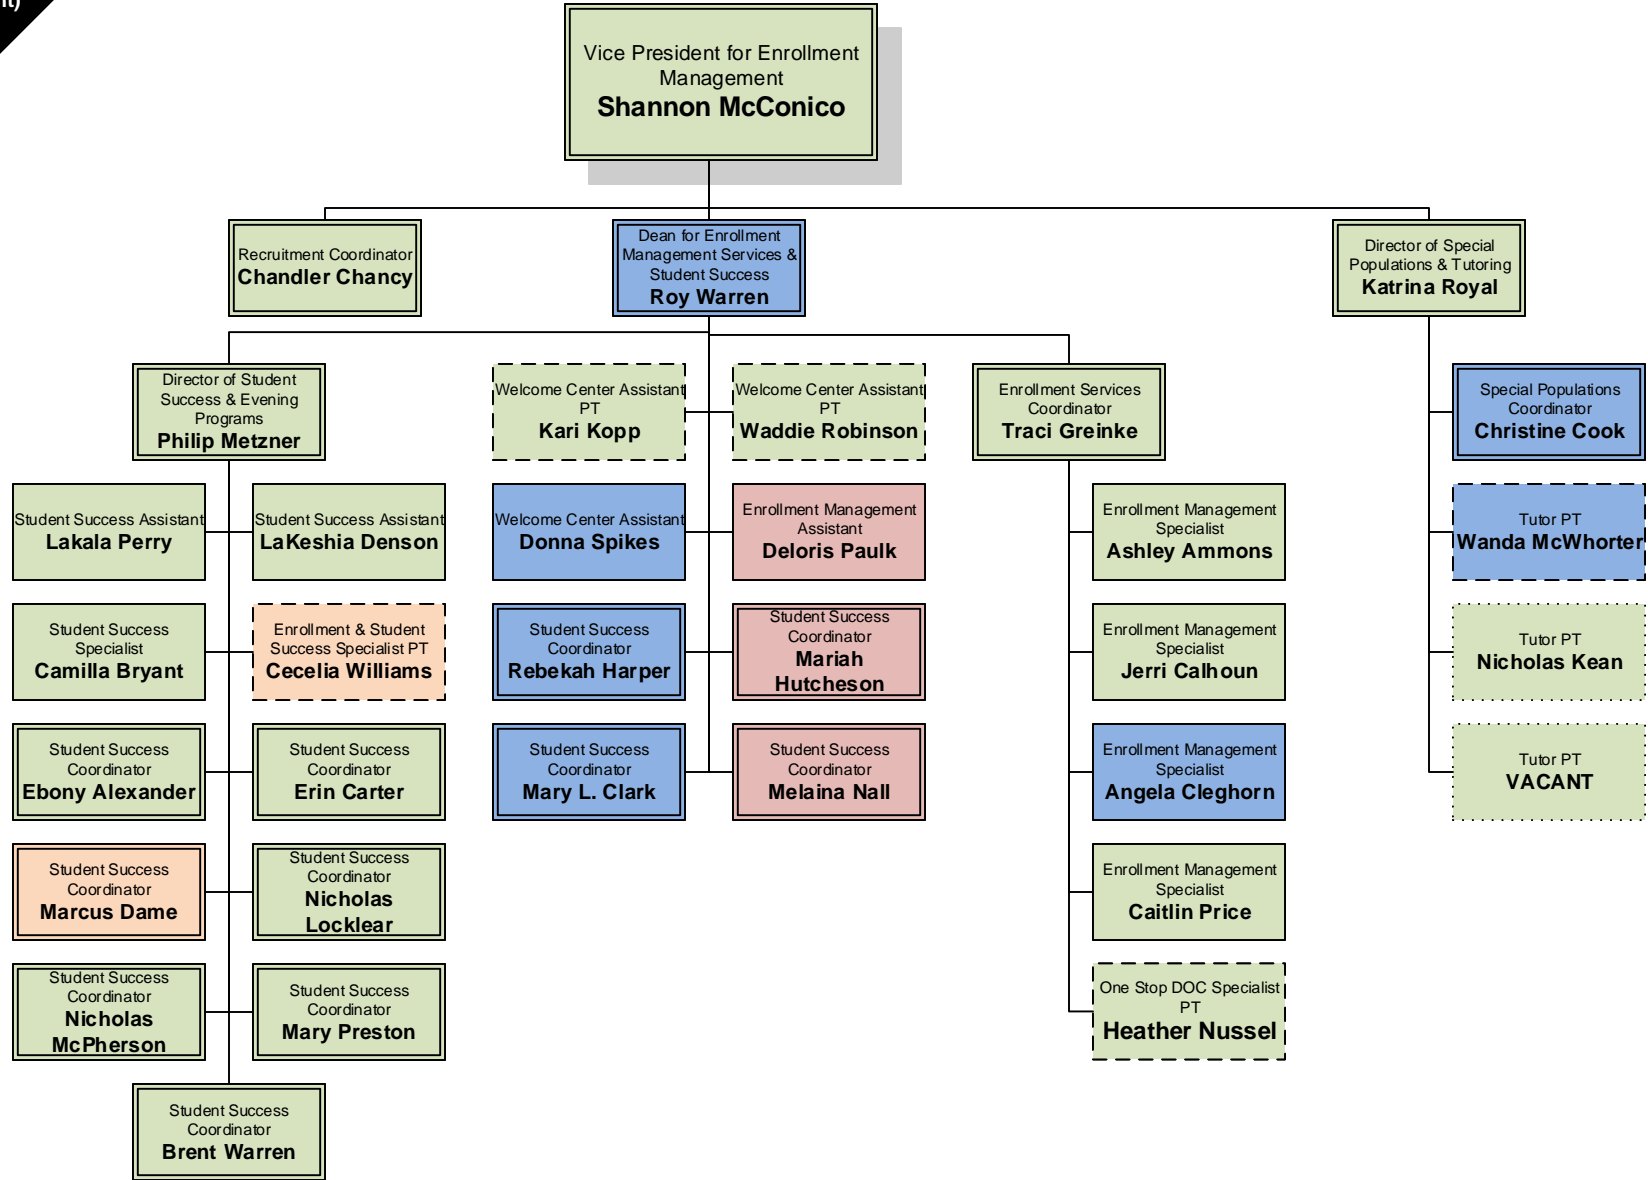

Student Success
 (Click here to return to Enrollment Management)

CAMPUS LEGEND

BHI
Ben Hill-Irwin

CK
Cook

CFE
Coffee

VLD
Valdosta

Financial Aid
(click here to return to Enrollment Management)

CAMPUS LEGEND