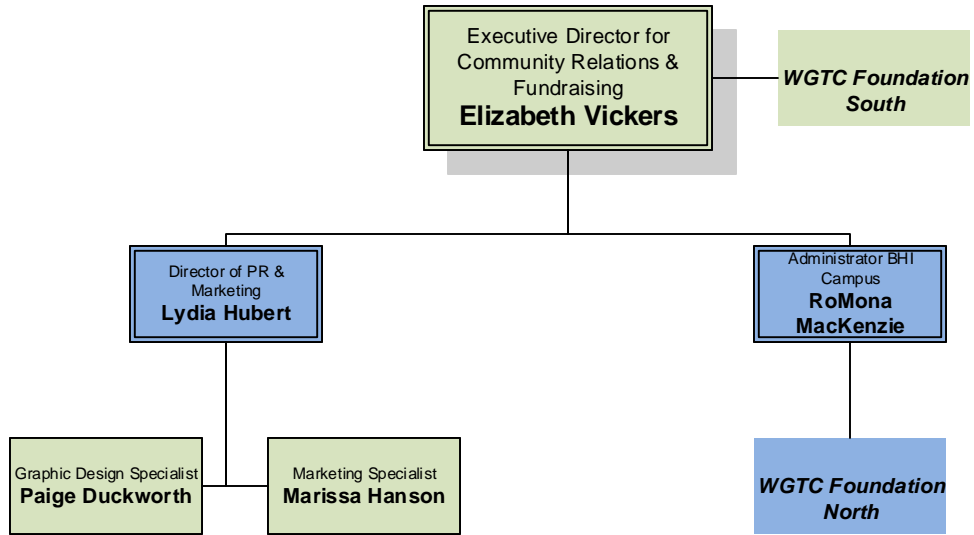

(click here to return to
Executive Office)

CAMPUS LEGEND

BHI
Ben Hill-Irwin

CK
Cook

CFE
Coffee

VLD
Valdosta

Information Technology Services

(click here to return to
EXECUTIVE OFFICE)

CAMPUS LEGEND

BHI
Ben Hill-Irwin

CK
Cook

CFE
Coffee

VLD
Valdosta

ACADEMIC AFFAIRS
(click here to return to Executive Office)

CAMPUS LEGEND

BHI Ben Hill-Irwin	CK Cook	CFE Coffee	VLD Valdosta
-----------------------	------------	---------------	-----------------