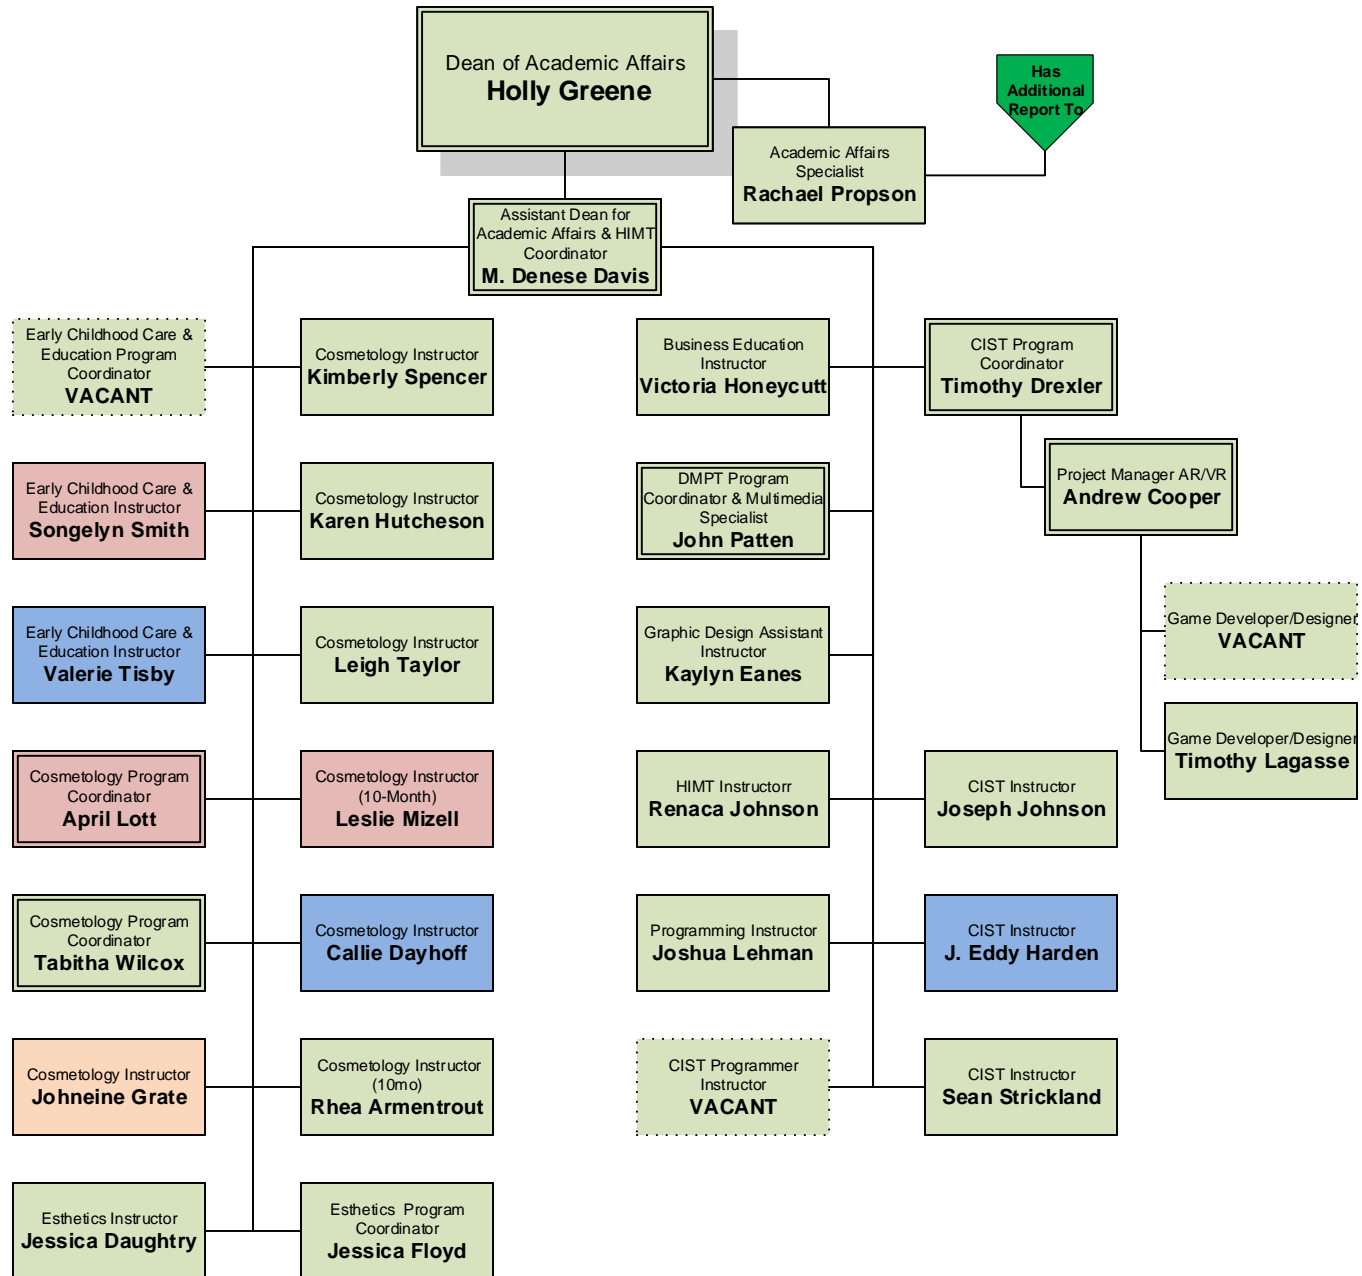

Professional Services Programs
(click here to return to Bus Ed/Prof Svc Main Page)