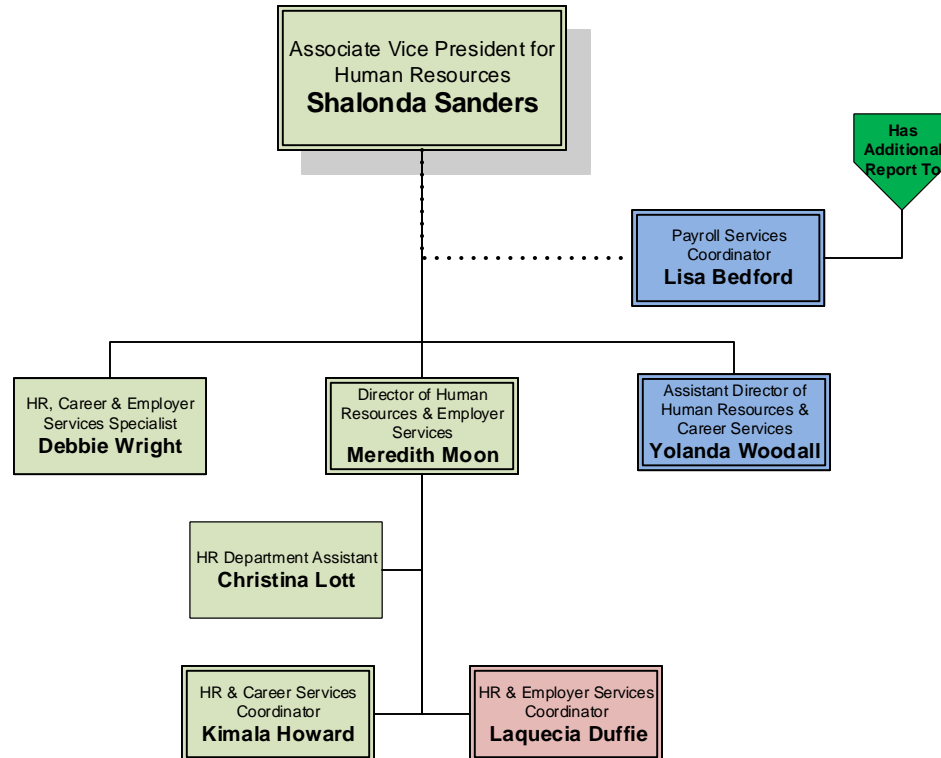

HR, CAREER & EMPLOYER SERVICES

(click here to return to Executive Office)

CAMPUS LEGEND

BHI
Ben Hill-Irwin

CK
Cook

CFE
Coffee

VLD
Valdosta

INSTITUTIONAL ADVANCEMENT

(click here to return to
Executive Office)

CAMPUS LEGEND

BHI
Ben Hill-Irwin

CK
Cook

CFE
Coffee

VLD
Valdosta

Information Technology Services

(click here to return to
EXECUTIVE OFFICE)