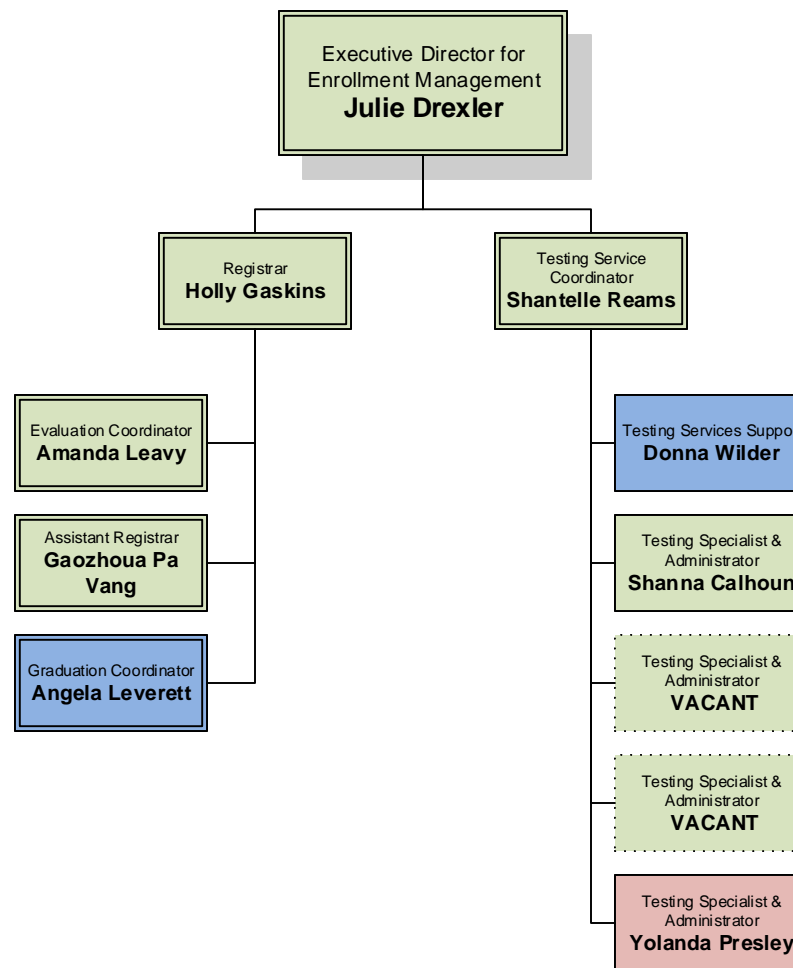

BHI
Ben Hill-Irwin

CK
Cook

CFE
Coffee

VLD
Valdosta

Student Affairs

(click here to return to Enrollment Management)

CAMPUS LEGEND

BHI
Ben Hill-Irwin

CK
Cook

CFE
Coffee

VLD
Valdosta

OPERATIONS & FACILITIES

(click here to return to Executive Office)

CAMPUS LEGEND

BHI
Ben Hill-Irwin

CK
Cook